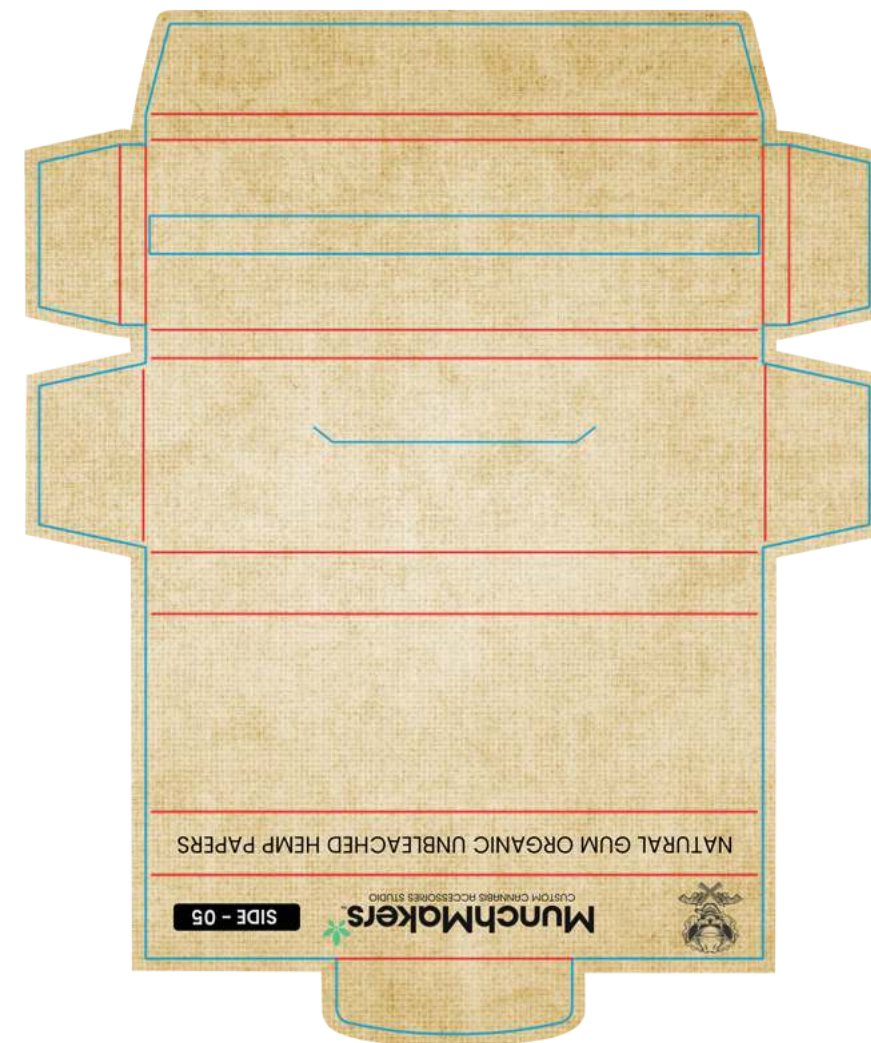

Example booklet front

Example booklet inside

Booklet Front

Booklet Inside

NOTICE:

Design in Adobe Illustrator format is the best. EPS PSD, PDF, Coreldraw is also ok.
Please leave 0.07 Inch bleed edge
Please make the design in 300 dpi, CMYK color, DONOT flatten the layers

Description	Self closure booklet	Quantity	33 papers+ 33 tips / Booklet
Template size	3.14*1.02*0.32 Inch	Date	2021-9-6
Paper size	1 1/4 size, 3.1*1.7 Inch		