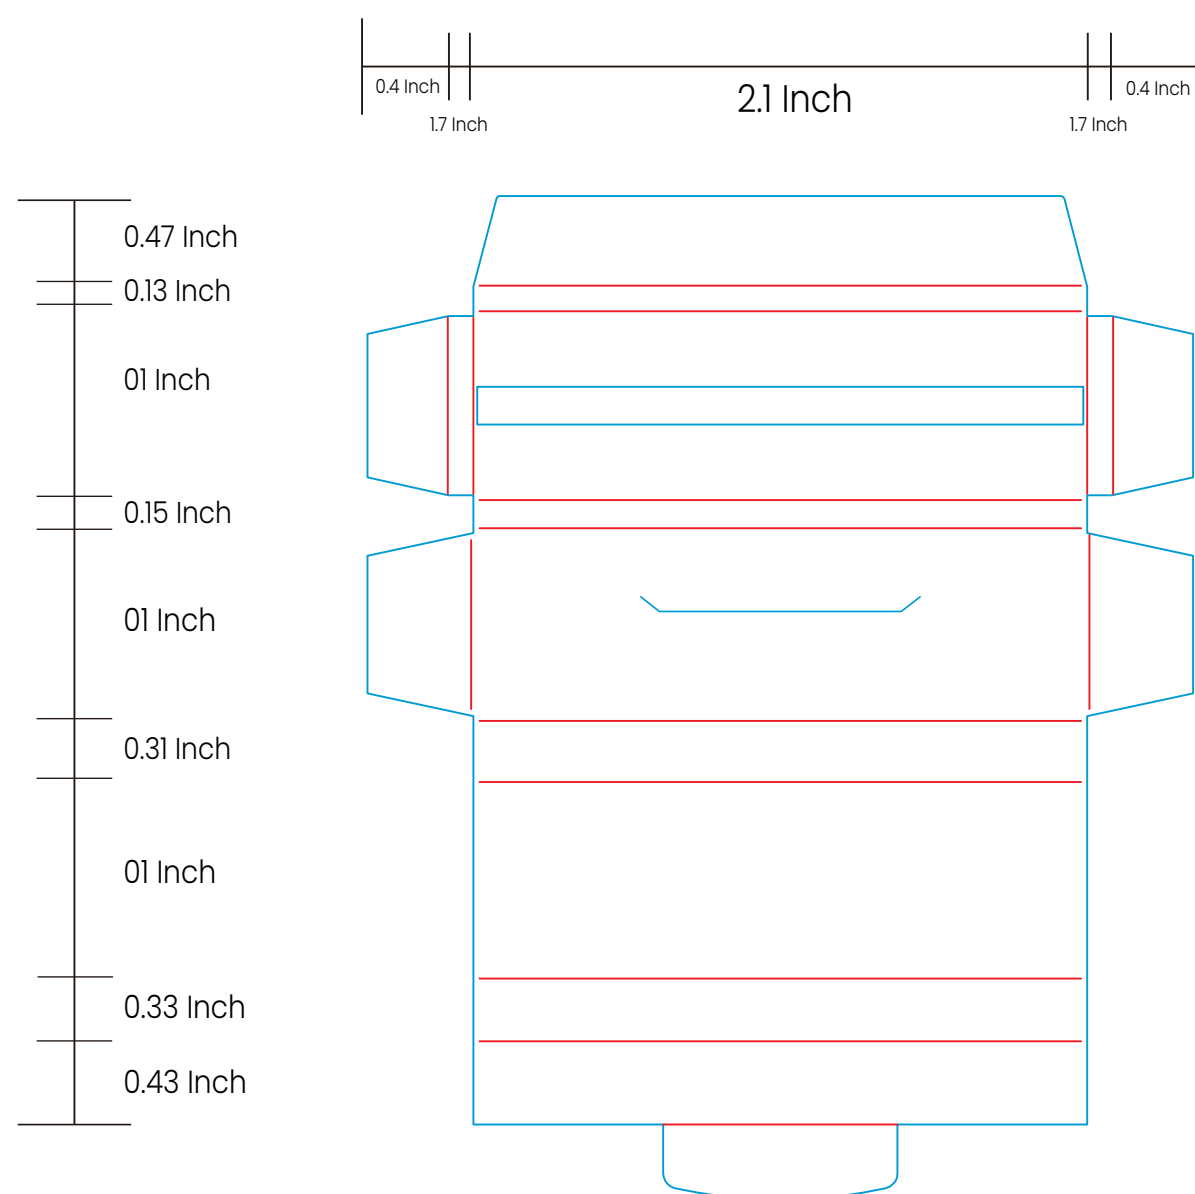

Example booklet front

Example booklet inside

Booklet Front

Booklet Inside

NOTICE:

Design in Adobe Illustrator format is the best. EPS PSD, PDF, Coreldraw is also ok.
Please leave 0.07 Inch bleed edge
Please make the design in 300 dpi, CMYK color, DONOT flatten the layers

Description	Self closure booklet	Quantity	33 papers+ 33 tips / Booklet
Template size	3.14*1.02*0.32 Inch	Date	2021-9-6
Paper size	1 1/4 size, 3.1*1.7 Inch		